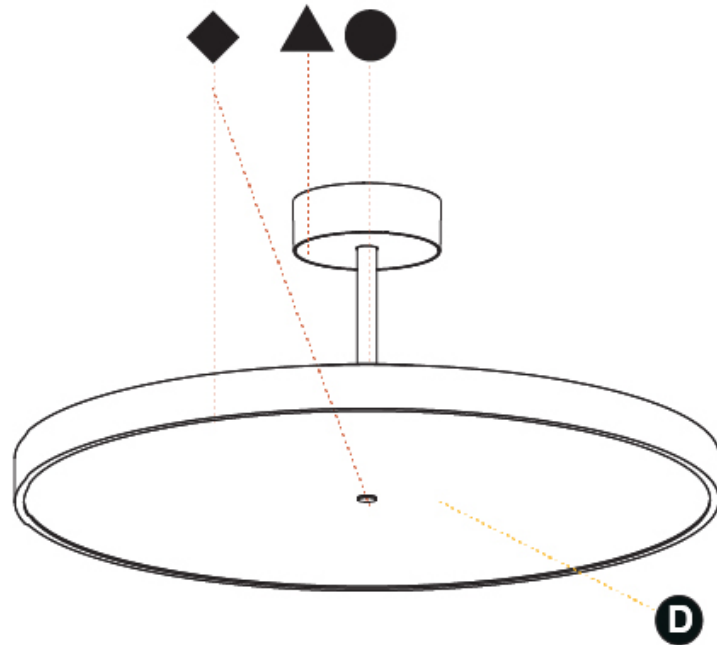

SIGN DIVA TUBE KORONA SUSPENSION

A300027-

PROJECT
TYPE
SPECIFIER
QUANTITY
DATE

A