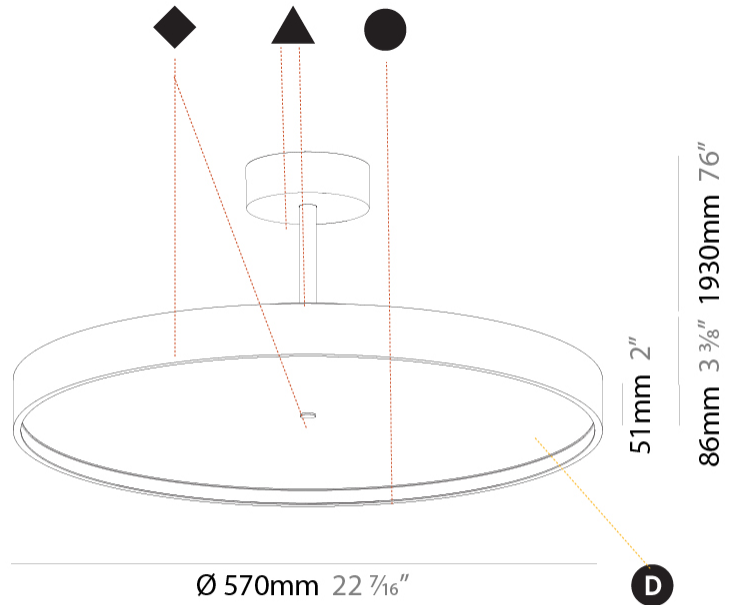

GENERAL

Series: Sign Diva Tube
Subseries: Sign Diva Tube Korona
Partner: Prolicht
Division: Architectural
Installation: Suspension
Product Type: Pendant
Mounting Location: Ceiling
Light Distribution: Direct

PHYSICAL

Shape: Round
Diameter (mm): 570
Diameter (in): 22 7/16
Height (mm): 86
Height (in): 3 3/8
Max. Overall Height (mm): 2016
Max. Overall Height (in): 79 3/8
Weight (kg): 7.982
Weight (lbs): 17.597
Diffuser: PMMA - Opal / Micro-Prism / Sparkling Secret / Vintage Industrial
Fixture Finish: SSR / BKV / CWI / CRY / HAB / UFT / ITA / RUA / FTG / MYG / LOD / PUS / FRO / FUP / KIA / POP / BLS / SPG / MEY / GOH / CHC / COM / ABZ / JAG / OBR / MOS / ROR
Fixture Material: PMMA / Extruded Aluminum / Steel

ELECTRICAL

Lamp Type: LED (Zhaga Standard)
Input Wattage (W): 49
Total Output Wattage (W): 46.9
Dimming: Tri-Mode (Non-Dimming and Phase Dimming (120Vac only) and 0-10V Dimming)
Driver Included: Yes
Driver Location: Integrated
Driver Type: Constant Current - Universal
Driver Class: Class 2
Input Voltage (V): 120 - 277
Constant Current (MA): 350

LED

Color Temperature (°K): 2700 / 3000 / 3500 / 4000
Max. Delivered Lumen (lm): 4978 / 5337 / 5384 / 5494
Nominal Lumen (lm): 6199 / 6646 / 6705 / 6842
CRI: >90 CRI
Lamp Life (hrs): 50000

OPTICAL

RATINGS AND CERTIFICATIONS

Certified By: Certified for North American Standards
IP rating: IP20